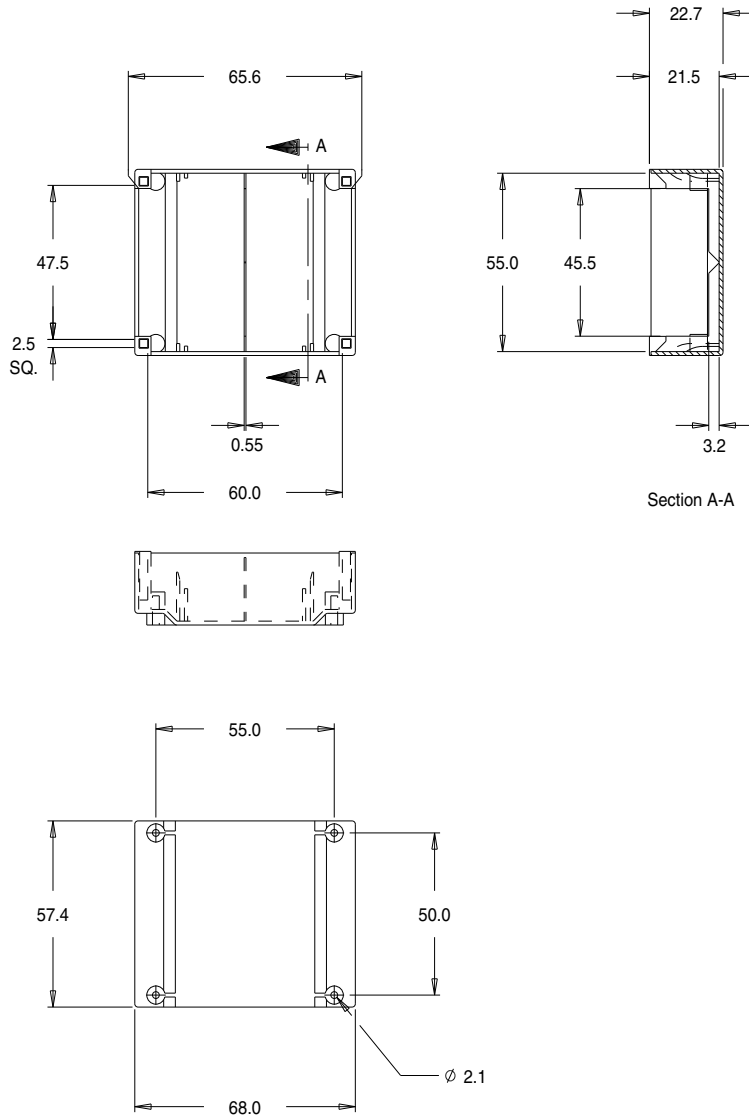

Part No. U39089
UI39 x 8.0 'U' Range Box With Rib

Dimensions in millimetres.